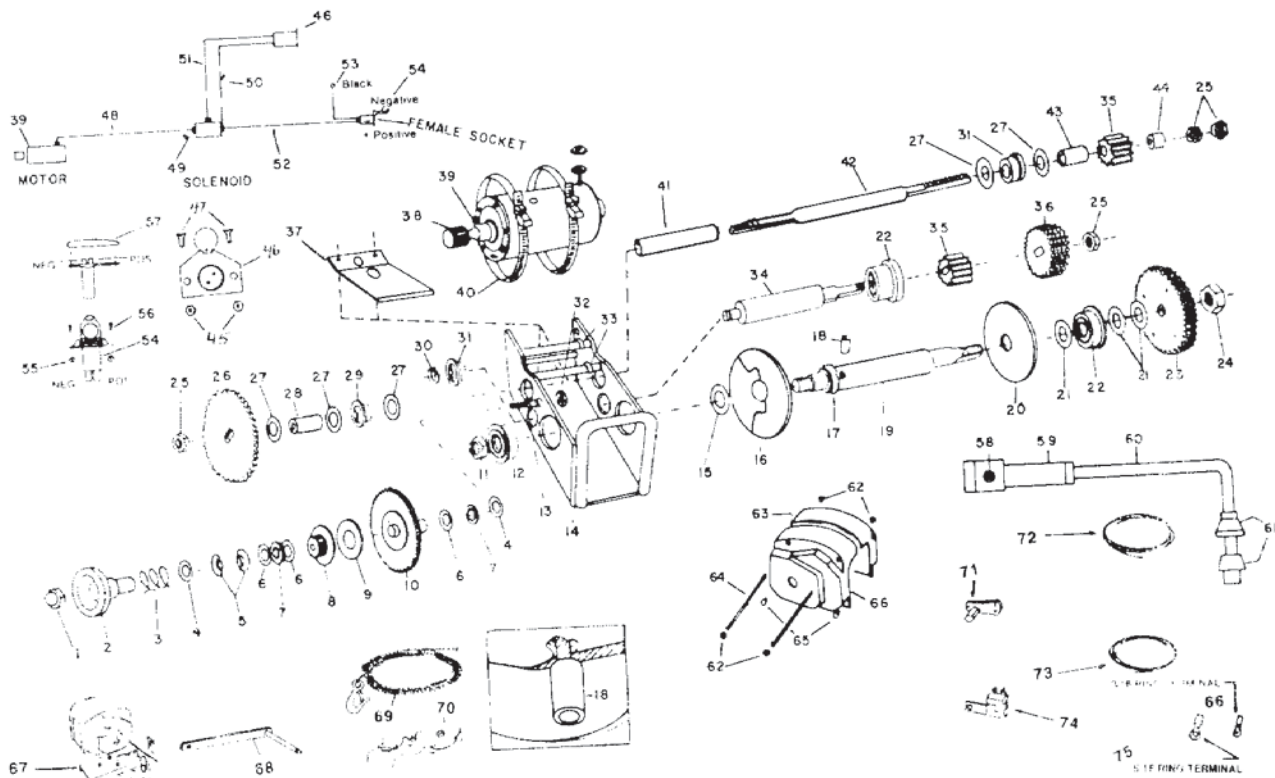

VR-192

MODEL VR-192

KEY #	ID #	DESCRIPTION	QTY USED
1	79720	Acorn Nut	1
2	79402	Knob	1
3	71902	Backlash spring	1
4	71612	Thrust race .030	2
5	79800	Spring washer	2
6	71613	Thrust race .060	2
7	71609	Bearing	3
8	71755	Pinion Gear	2
9	73602	Clutch lining	1
10	71716	Powdered metal gear	1
11	79715	5/8-18 hex nut	1
12	71605	Bearing	1
13	71101	Clutch assy stud	1
14	70132	Frame	1
15	71820	Spacing Washer	1
16	71953	Drum shaft flange	1
17	79087	Drum collar	1
18	71858	7/32 cable fastener	1
19	71402	Drum shaft	1
20	71951	drum shaft flange	1
21	71821	Spacing washer	1
22	71606	Bearing	3
23	71751	Gear	2
24	79716	3/4-16 hex nut	1
25	79712	1/2-20 hex nut	1
26	71703	Drive gear	4
27	71822	Spacing washer	1
28	71818	Shaft spacer	5
29	71607	Bearing	1
30	79851	Snap ring	1
31	71608	Bearing	1
32	79713	1/2-20 shaft nut	2
33	72111	Motor spacer	1
34	71301	Intermediate shaft	2
35	71704	Pinion gear	1
36	71708	Idler gear	2
37	70205	Levelwind plate	4
38	71772	18T motor gear	1
39	72003	Motor	1
40	72203	Motor straps	1
41	71819	Rear shaft spacer	2
42	71201	Rear shaft	1
43	71817	Shaft spacer "B"	1
44	71816	Shaft spacer "A"	1
45	79703	5-40 nut	1
46	78161	Socket	2
47	79544	5-40 x 1/2 screw	1
48	78108	Buss bar	2
49	78118	Solenoid	1
50	78003	Wire assy 5" red	1
51	78016	Wire assy 6" brown	1
52	78018	Wire assy 11" red	1
53	78017	Wire assy 6" black	1
54	78103	Socket	1
55	79701	10-32 hex nut	1
56	79567	10-32 x 1/2 screw	3
57	78105	Plug	3
58	78113	Switch	1
59	74100	Remote switch housing	1
60	78553	Remote wire 96" black	1
61	78160	Plug	1
62	79719	6-32 acorn nut	1
63	74160	Case grey	4
64	75603	Cover rod	1
65	79584	10-32 x 3/8 screw	2
66	78601	3/16 ring terminal	4
67	79085	Adapter plate	1
68	77041	Crank handle	1
69	71888	7/32" x 40' easel	1
70	79043	Pulley block and hook	1
71	78105	Plug	1
72	78510	15 ft. 8 ga. red wire	1
73	78511	5 ft. 8 ga. black wire	1
74	78322	Circuit breaker	1
75	78603	5/16 ring terminal	1