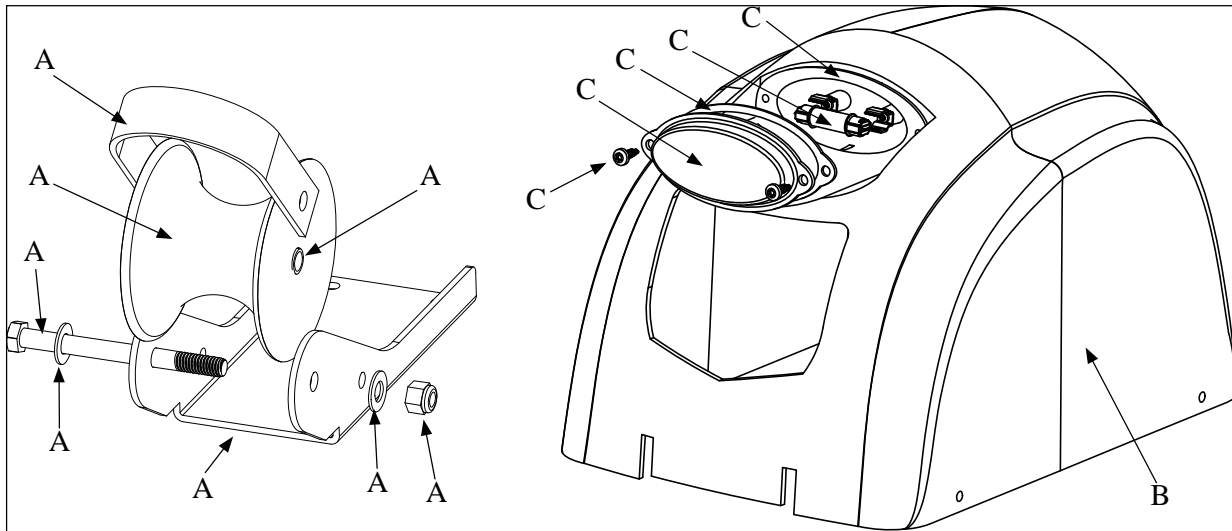

Winch Model Number

Winch Serial Number

Part Number and Description

Address correspondence to:

Tess Tools

2554 State Street

Hamden, Ct. 06517

ITEM #	PART #	DESCRIPTION	QTY
A	R001429	BOW ROLLER KIT	1
B	R001473	COVER KIT	1
C	R001474	LIGHT KIT	1

P44200 DECKMATE 25
PARTS LIST:
WINCH COVER
BOW ROLLER

P44200 DECKMATE 25
PARTS LIST:
WINCH MECHANISM
SWITCH

ITEM #	PART #	DESCRIPTION	QTY
A	R001429	BOW ROLLER KIT	1
B	R001473	COVER KIT	1
C	R001474	LIGHT KIT	1
D	R001475	MOTOR WITH GEAR KIT	1
E	R001476	SWITCH KIT	1
F	R001477	LIGHT SWITCH KIT	1
G	R001478	SWITCH PLATE KIT	1
H	P2210700AJ	ROPE KIT	1
I	R001421	ROPE SPOOL KIT	1
J	R001479	SPINOFF GEAR KIT	1
K	R001480	LOCKING GEAR KIT	1
L	R001481	DRAG GEAR KIT	1
M	R001482	SHAFT KIT	1
N	R001483	GEAR KIT	1
O	R001484	FASTENER KIT	1
P	R001485	BEARING KIT	1
NOT SHOWN	P44050	WIRING AND MOUNTING KIT	1
NOT SHOWN	P1027600AJ	CIRCUIT BREAKER	1