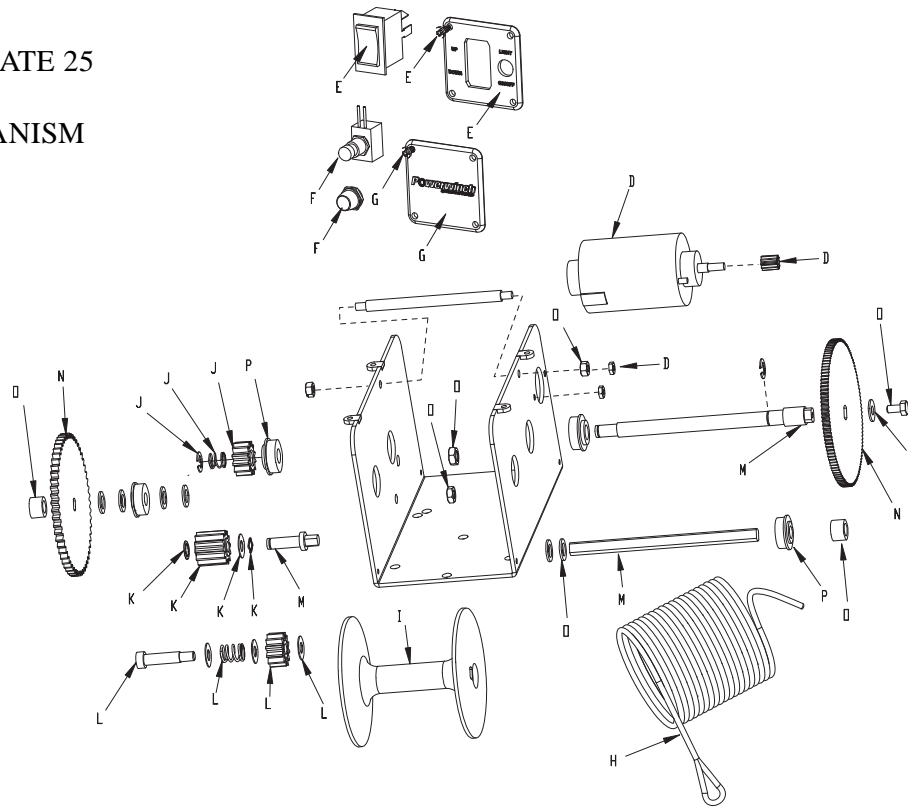

Deckmate 25 Freefall Pontoon Windlass

Technical Information

For information on the operation or repair, please call 1-800-397 7553

Replacement Parts Information

For information regarding where to order replacement parts, call 1-800-397-753. Please have the following information available:

Winch Model Number

Winch Serial Number

Part Number and Description

Address correspondence to:

Tess Tools

2554 State Street

Hamden, Ct. 06517

ITEM #	PART #	DESCRIPTION	QTY
A	R001429	BOW ROLLER KIT	1
B	R001473	COVER KIT	1
C	R001474	LIGHT KIT	1

P44200 DECKMATE 25
PARTS LIST:
WINCH COVER
BOW ROLLER

P44200 DECKMATE 25
PARTS LIST:
WINCH MECHANISM
SWITCH

ITEM #	PART #	DESCRIPTION	QTY
A	R001429	BOW ROLLER KIT	1
B	R001473	COVER KIT	1
C	R001474	LIGHT KIT	1
D	R001475	MOTOR WITH GEAR KIT	1
E	R001476	SWITCH KIT	1
F	R001477	LIGHT SWITCH KIT	1
G	R001478	SWITCH PLATE KIT	1
H	P2210700AJ	ROPE KIT	1
I	R001421	ROPE SPOOL KIT	1
J	R001479	SPINOFF GEAR KIT	1
K	R001480	LOCKING GEAR KIT	1
L	R001481	DRAG GEAR KIT	1
M	R001482	SHAFT KIT	1
N	R001483	GEAR KIT	1
O	R001484	FASTENER KIT	1
P	R001485	BEARING KIT	1
NOT SHOWN	P44050	WIRING AND MOUNTING KIT	1
NOT SHOWN	P1027600AJ	CIRCUIT BREAKER	1