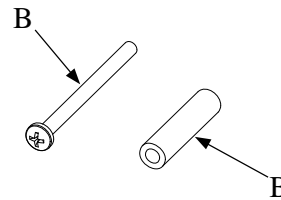

Winch Model Number

Winch Serial Number

Part Number and Description

Address correspondence to:

Tess Tools

2554 State Street

Hamden, Ct. 06517

ITEM #	PART #	DESCRIPTION	QTY
A	R001429	BOW ROLLER KIT	1
B	R001473	COVER KIT	1
C	R001474	LIGHT KIT	1

P44200 DECKMATE 25
PARTS LIST:
WINCH COVER
BOW ROLLER

P44200 DECKMATE 25
PARTS LIST:
WINCH MECHANISM
SWITCH

ITEM #	PART #	DESCRIPTION	QTY
A	R001429	BOW ROLLER KIT	1
B	R001473	COVER KIT	1
C	R001474	LIGHT KIT	1
D	R001475	MOTOR WITH GEAR KIT	1
E	R001476	SWITCH KIT	1
F	R001477	LIGHT SWITCH KIT	1
G	R001478	SWITCH PLATE KIT	1
H	P2210700AJ	ROPE KIT	1
I	R001421	ROPE SPOOL KIT	1
J	R001479	SPINOFF GEAR KIT	1
K	R001480	LOCKING GEAR KIT	1
L	R001481	DRAG GEAR KIT	1
M	R001482	SHAFT KIT	1
N	R001483	GEAR KIT	1
O	R001484	FASTENER KIT	1
P	R001485	BEARING KIT	1
NOT SHOWN	P44050	WIRING AND MOUNTING KIT	1
NOT SHOWN	P1027600AJ	CIRCUIT BREAKER	1