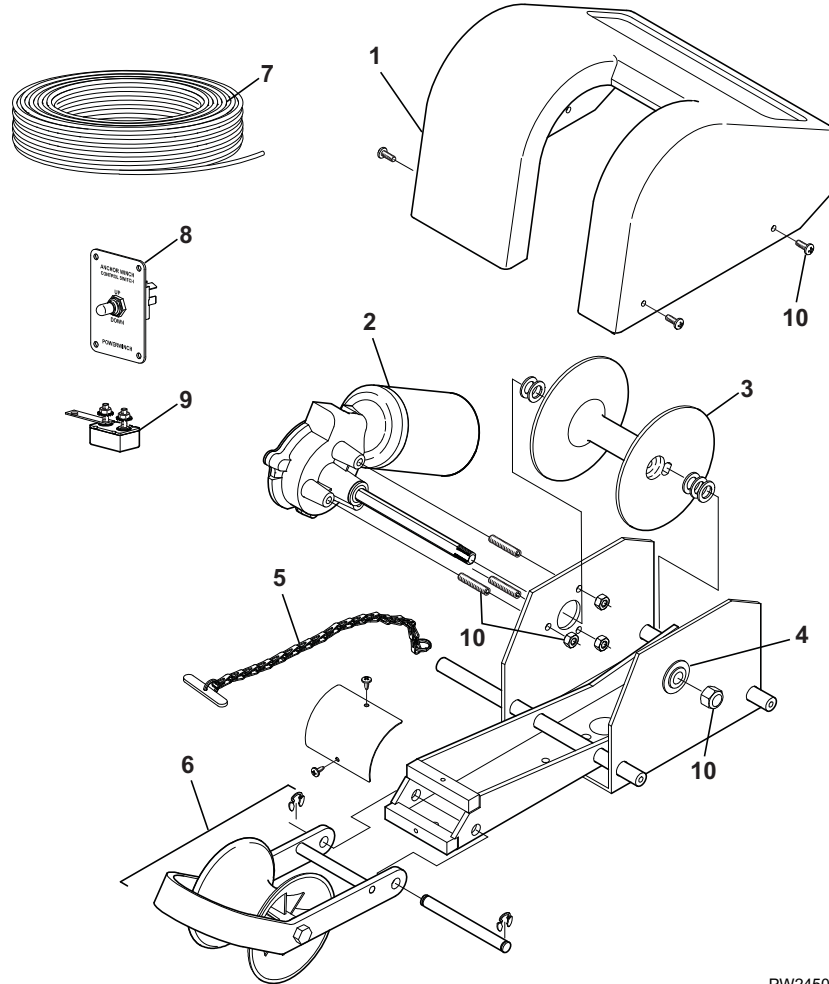

REPLACEMENT PARTS LIST

PW24501

Item	Description	Description	Notes
1	R001418	Cover Kit	
2	R001417	Motor Kit	
3	R001421	Rope Spool	
4	R001425	Bearing	
5	R001423	Safety Chain Kit	
6	R001426	Bow Roller Kit	
7	P2210700AJ	Rope, Nylon, 3/16" x 100'	
8	R001419	Switch Kit	
9	R001422	Circuit Breaker Kit, 15amp	
10	R001424	Fastener Kit	